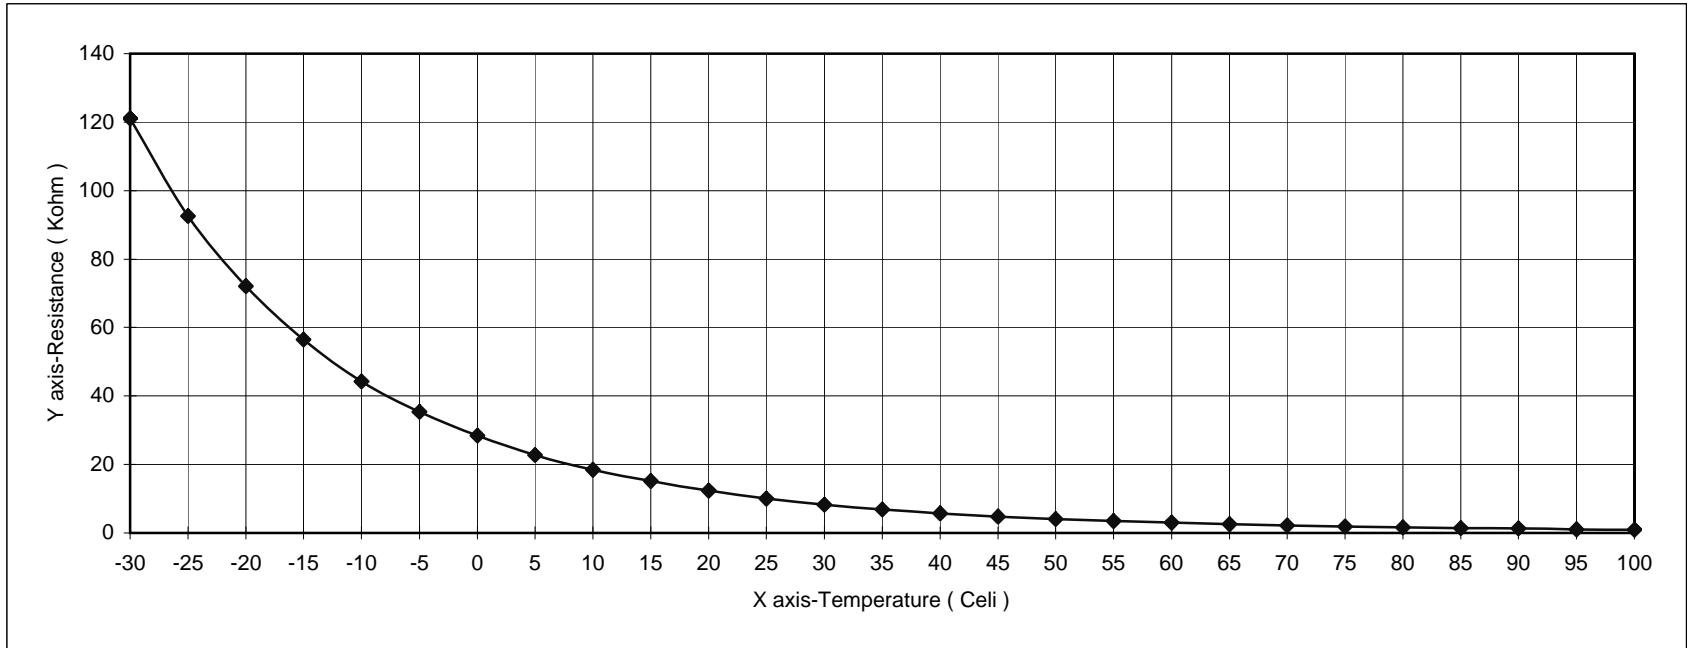

Temperature Chart

R(25Celi)=10.00Kohm

B=3470K T-Celi

R-Kohm

T	-30	-25	-20	-15	-10	-5	0	5	10	15	20	25	30	35	40	45	50
R	121.1	92.57	72.09	56.48	44.19	35.36	28.42	22.72	18.4	15.13	12.36	10	8.227	6.848	5.74	4.806	4.064

T	55	60	65	70	75	80	85	90	95	100
R	3.455	2.952	2.556	2.19	1.896	1.622	1.412	1.301	1.064	0.925

Plotted by Brain Du, Sure Electronics

www.sure-electronics.net

Technical Support: support@sure-electronics.net